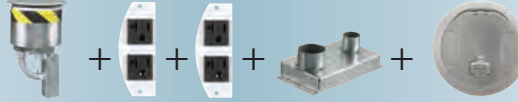

Fire-Rated Poke-Throughs for Concrete Floors Hubbell SystemOne Recessed Systems 8 Inch Core Hole, One-Piece Units

One-Piece Pre-Wired 8 Inch Fire-Rated Poke-Through

Assembled unit includes:

- (1) Hubbell SystemOne 8 inch floor fitting (S1R8PTFIT1)
 - (4) 20A, prewired receptacles, 18 inch wire lead, two pieces (S1R8PSPZ)
 - (1) Fitting connection box with 1 inch and 1½ inch EMT stubs (S1R8JNC1)
 - (1) 8 inch flange and universal cover assembly (S1R8CVRxx)
- Receptacles feature single circuit wiring

Finish	Catalog Number
Brushed Aluminum	S1R8PTZZ1ALU
Black Powder Coat	S1R8PTZZ1BLK
Brass Plated	S1R8PTZZ1BRS
Bronze Plated Finish	S1R8PTZZ1BRZ
Nickel Plated	S1R8PTZZ1NKL

One-Piece 8 Inch Fire-Rated Poke-Through

Assembled unit includes:

- (1) Hubbell SystemOne 8 inch floor fitting (S1R8PTFIT1)
- (1) Fitting connection box with 1 inch and 1½ inch EMT stubs (S1R8JNC1)
- (1) 8 inch flange and universal cover assembly (S1R8CVRxx)

Finish	Catalog Number
Brushed Aluminum	S1R8PT1ALU
Black Powder Coat	S1R8PT1BLK
Brass Plated	S1R8PT1BRS
Bronze Plated Finish	S1R8PT1BRZ
Nickel Plated	S1R8PT1NKL

One-Piece Pre-Wired 8 Inch Fire-Rated Poke-Through