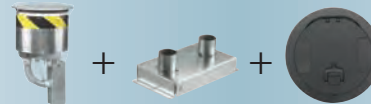

Finish	Catalog Number
Brushed Aluminum	S1R8PT2ALU
Black Powder Coat	S1R8PT2BLK
Brass Plated	S1R8PT2BRS
Bronze Plated Finish	S1R8PT2BRZ
Nickel Plated	S1R8PT2NKL