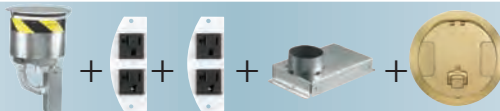

Finish	Catalog Number
Brushed Aluminum	S1R8PTZZ2ALU
Black Powder Coat	S1R8PTZZ2BLK
Brass Plated	S1R8PTZZ2BRS
Bronze Plated Finish	S1R8PTZZ2BRZ
Nickel Plated	S1R8PTZZ2NKL

One-Piece 8 Inch Fire-Rated Poke-Through

Assembled unit includes:

- (1) Hubbell SystemOne 8 inch floor fitting (S1R8PTFIT2)
- (1) Fitting connection box with (2) 1 inch EMT stubs (S1R8JNC2)
- (1) 8 inch flange and universal cover assembly (S1R8CVRxx)

Finish	Catalog Number
Brushed Aluminum	S1R8PT2ALU
Black Powder Coat	S1R8PT2BLK
Brass Plated	S1R8PT2BRS
Bronze Plated Finish	S1R8PT2BRZ
Nickel Plated	S1R8PT2NKL

One-Piece Pre-Wired 8 Inch Fire-Rated Poke-Through for Data AV

Assembled unit includes:

- (1) Hubbell SystemOne 8 inch floor fitting (S1R8PTFIT3)
 - (4) 20A, prewired receptacles, 18 inch wire lead, two pieces (S1R8PSPZ)
 - (1) Fitting connection box with one 2 inch EMT stubs (S1R8JNC3)
 - (1) 8 inch flange and universal cover assembly (S1R8CVRxx)
- Receptacles feature single circuit wiring