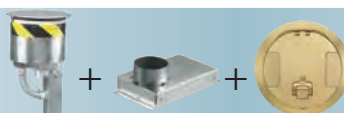

Finish	Catalog Number
Brushed Aluminum	S1R8PT3ALU
Black Powder Coat	S1R8PT3BLK
Brass Plated	S1R8PT3BRS
Bronze Plated Finish	S1R8PT3BRZ
Nickel Plated	S1R8PT3NKL

Note: xx indicates finish options.